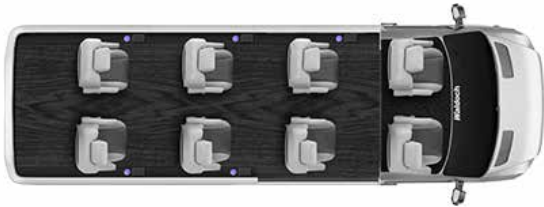

7-9 PASSENGER

LAYOUTS

159" EXTENDED
9 PASSENGER
LUXURY

159"
7 PASSENGER
REAR STORAGE

159"
9 PASSENGER
LUXURY

159"
7 PASSENGER

159"
8 PASSENGER
LUXURY

136"
5 PASSENGER
MOBILITY

136"
7 PASSENGER
LUXURY

WALDOCH PROMASTER HIGH TOP

7-9 PASSENGER

OPTIONAL EQUIPMENT

EVOLUTION PACKAGE *(*Included this package)*

- * Power Hidden Shade System- switch at each available window
- * LED Glow Lighting on Driver and Passenger Sides
- * Painted Center Grill or Chrome
- * Front Fog Light Built into Front Bumper
- * Painted Mirrors
- * Audio Surround Sound System with Sub-Woofer for Entertainment System
- * Ultra Soft Leather Seating Upgrade
- * Add Power Slide and Power Recline to Sofa
- * Heated Front Seats with High and Low Switch