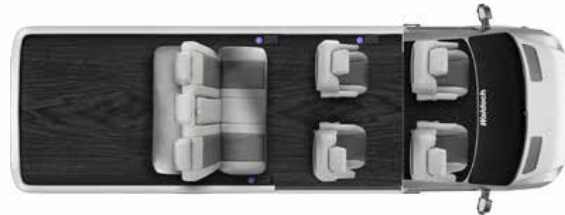

159"
7 PASSENGER
REAR STORAGE