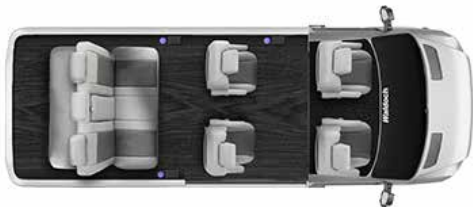

7-9 PASSENGER

LAYOUTS

159" EXTENDED
9 PASSENGER
LUXURY

159"
7 PASSENGER
REAR STORAGE

159"
9 PASSENGER
LUXURY

159"
7 PASSENGER

159"
8 PASSENGER
LUXURY

136"
5 PASSENGER
MOBILITY

136"
7 PASSENGER
LUXURY

WALDOCH PROMASTER HIGH TOP

7-9 PASSENGER

OPTIONAL EQUIPMENT

EVOLUTION PACKAGE *(*Included this package)*

- * Power Hidden Shade System- switch at each available window
- * LED Glow Lighting on Driver and Passenger Sides
- * Painted Center Grill or Chrome
- * Front Fog Light Built into Front Bumper
- * Painted Mirrors
- * Audio Surround Sound System with Sub-Woofer for Entertainment System
- * Ultra Soft Leather Seating Upgrade
- * Add Power Slide and Power Recline to Sofa
- * Heated Front Seats with High and Low Switch