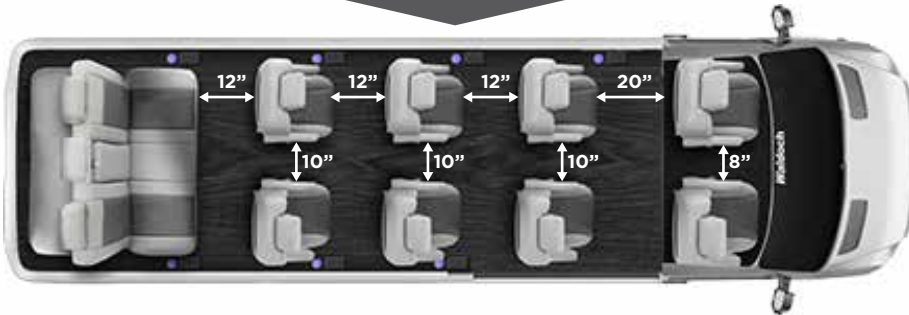

WALDOCH GALAXY PROMASTER MEDIUM ROOF | 7-9 PASSENGER

SIZINGS

159"
JUMBO EXTENDED