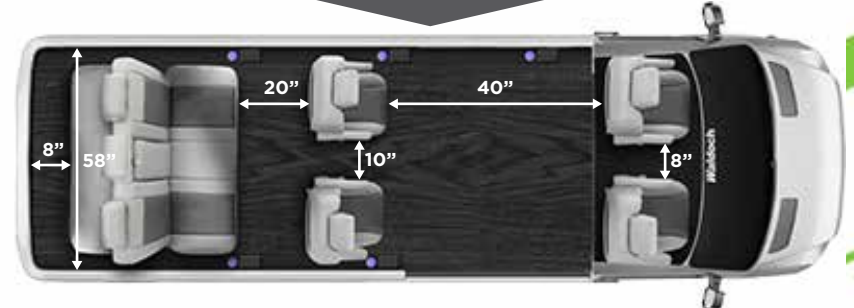

WALDOCH GALAXY PROMASTER MEDIUM ROOF | 7-9 PASSENGER

SIZINGS

159"
JUMBO EXTENDED

159"

159"

159"

WALDOCH GALAXY PROMASTER MEDIUM ROOF | 7-9 PASSENGER

WALDOCH VAN COLOR AND TRIM OPTIONS