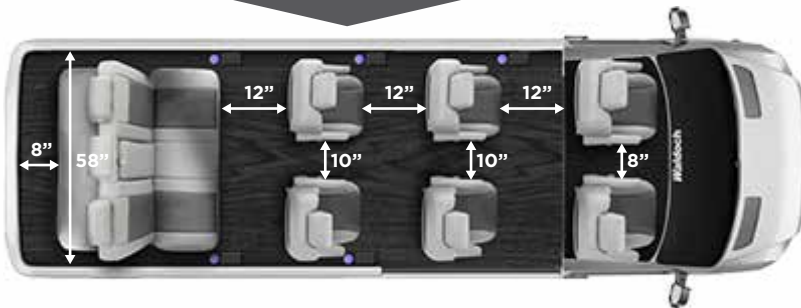

WALDOCH GALAXY PROMASTER MEDIUM ROOF | 7-9 PASSENGER

SIZINGS

159"
JUMBO EXTENDED

159"

159"

159"

WALDOCH GALAXY PROMASTER MEDIUM ROOF | 7-9 PASSENGER

WALDOCH VAN COLOR AND TRIM OPTIONS