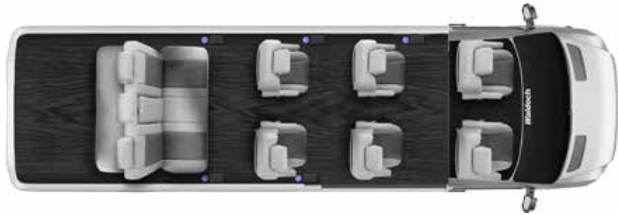

WALDOCH PROMASTER HIGH TOP

7-9 PASSENGER

LAYOUTS

159" EXTENDED
9 PASSENGER
LUXURY