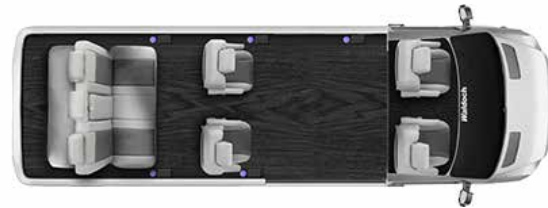

7-9 PASSENGER

LAYOUTS

159" EXTENDED
9 PASSENGER
LUXURY

159"
7 PASSENGER
REAR STORAGE

159"
9 PASSENGER
LUXURY

159"
7 PASSENGER

159"
8 PASSENGER
LUXURY

136"
5 PASSENGER
MOBILITY

136"
7 PASSENGER
LUXURY

WALDOCH PROMASTER HIGH TOP

7-9 PASSENGER

OPTIONAL EQUIPMENT

EVOLUTION PACKAGE *(*Included this package)*

- * Power Hidden Shade System- switch at each available window
- * LED Glow Lighting on Driver and Passenger Sides
- * Painted Center Grill or Chrome
- * Front Fog Light Built into Front Bumper
- * Painted Mirrors
- * Audio Surround Sound System with Sub-Woofer for Entertainment System
- * Ultra Soft Leather Seating Upgrade
- * Add Power Slide and Power Recline to Sofa
- * Heated Front Seats with High and Low Switch