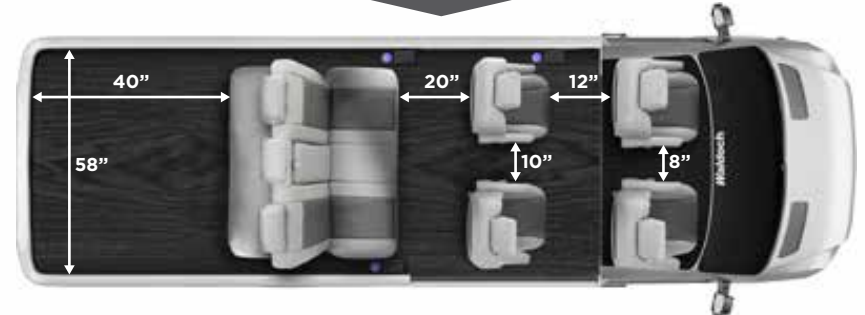

WALDOCH GALAXY PROMASTER MEDIUM ROOF | 7-9 PASSENGER

SIZINGS

159"
JUMBO EXTENDED

159"

159"

159"

WALDOCH GALAXY PROMASTER MEDIUM ROOF | 7-9 PASSENGER

WALDOCH VAN COLOR AND TRIM OPTIONS